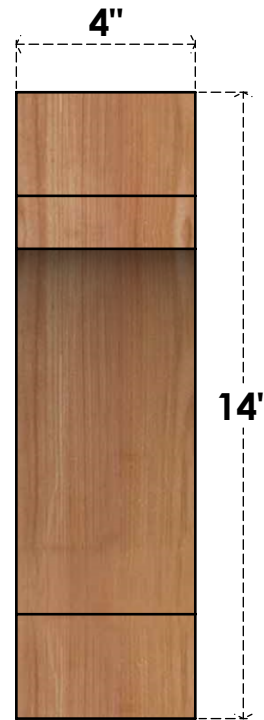

BRC04X10X14MRC00RWR

4"W X 10"D X 14"H MERCED ROUGH SAWN BRACE, WESTERN RED CEDAR

SIDE

FRONT

EKENA MILLWORK
 2300 WEST MAIN ST.
 CLARKSVILLE, TX 75426
 TOLL FREE: 866-607-0453
 WWW.EKENAMILLWORK.COM

NOTES

1. INSTALLATION TO BE COMPLETED IN ACCORDANCE WITH MANUFACTURER'S SPECIFICATIONS.
2. DRAWING MAY NOT BE TO SCALE
3. THIS DRAWING IS INTENDED FOR DESIGN AND PLANNING PURPOSES ONLY.
4. ALL INFORMATION CONTAINED HEREIN WAS CURRENT AT THE TIME OF DEVELOPMENT BUT MUST BE REVIEWED AND APPROVED BY THE PRODUCT MANUFACTURER TO BE CONSIDERED ACCURATE.
5. PRODUCTS ARE NOT KILN DRIED. THIS ITEM IS UNIQUE AND WILL CONTAIN THE NATURAL VARIATIONS THAT THE WOOD SPECIES OFFERS. THIS MAY RESULT IN VARIATIONS UP TO 1/4"