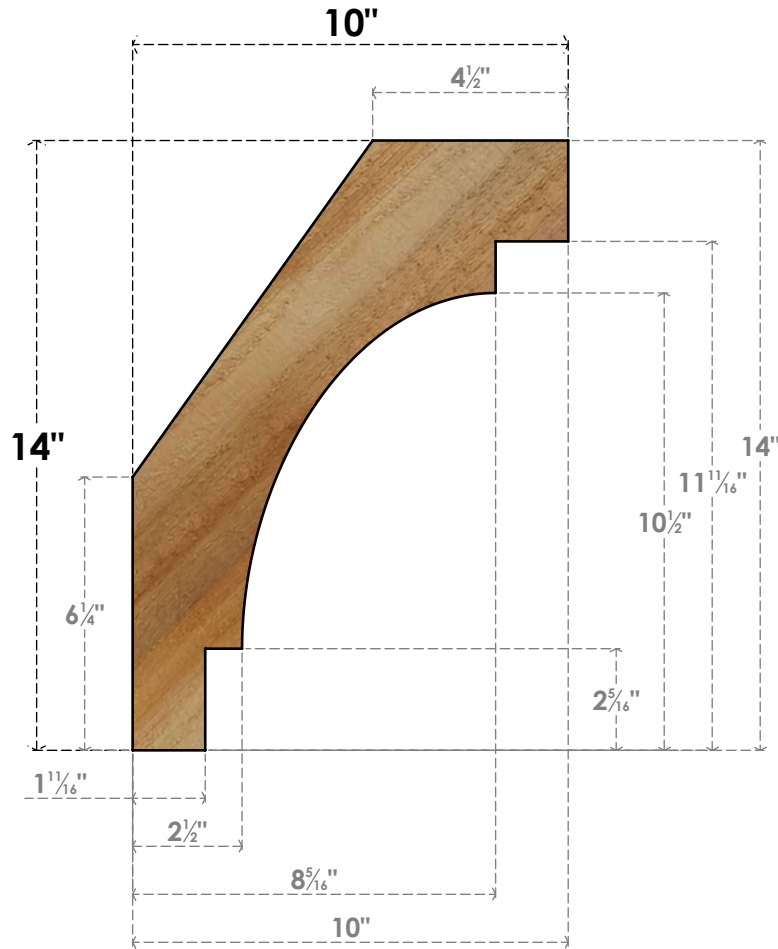

BRC04X10X14MRC00RWR

4"W X 10"D X 14"H MERCED ROUGH SAWN BRACE, WESTERN RED CEDAR

SIDE

FRONT

EKENA MILLWORK
 2300 WEST MAIN ST.
 CLARKSVILLE, TX 75426
 TOLL FREE: 866-607-0453
 WWW.EKENAMILLWORK.COM

NOTES

1. INSTALLATION TO BE COMPLETED IN ACCORDANCE WITH MANUFACTURER'S SPECIFICATIONS.
2. DRAWING MAY NOT BE TO SCALE
3. THIS DRAWING IS INTENDED FOR DESIGN AND PLANNING PURPOSES ONLY.
4. ALL INFORMATION CONTAINED HEREIN WAS CURRENT AT THE TIME OF DEVELOPMENT BUT MUST BE REVIEWED AND APPROVED BY THE PRODUCT MANUFACTURER TO BE CONSIDERED ACCURATE.
5. PRODUCTS ARE NOT KILN DRIED. THIS ITEM IS UNIQUE AND WILL CONTAIN THE NATURAL VARIATIONS THAT THE WOOD SPECIES OFFERS. THIS MAY RESULT IN VARIATIONS UP TO 1/4"